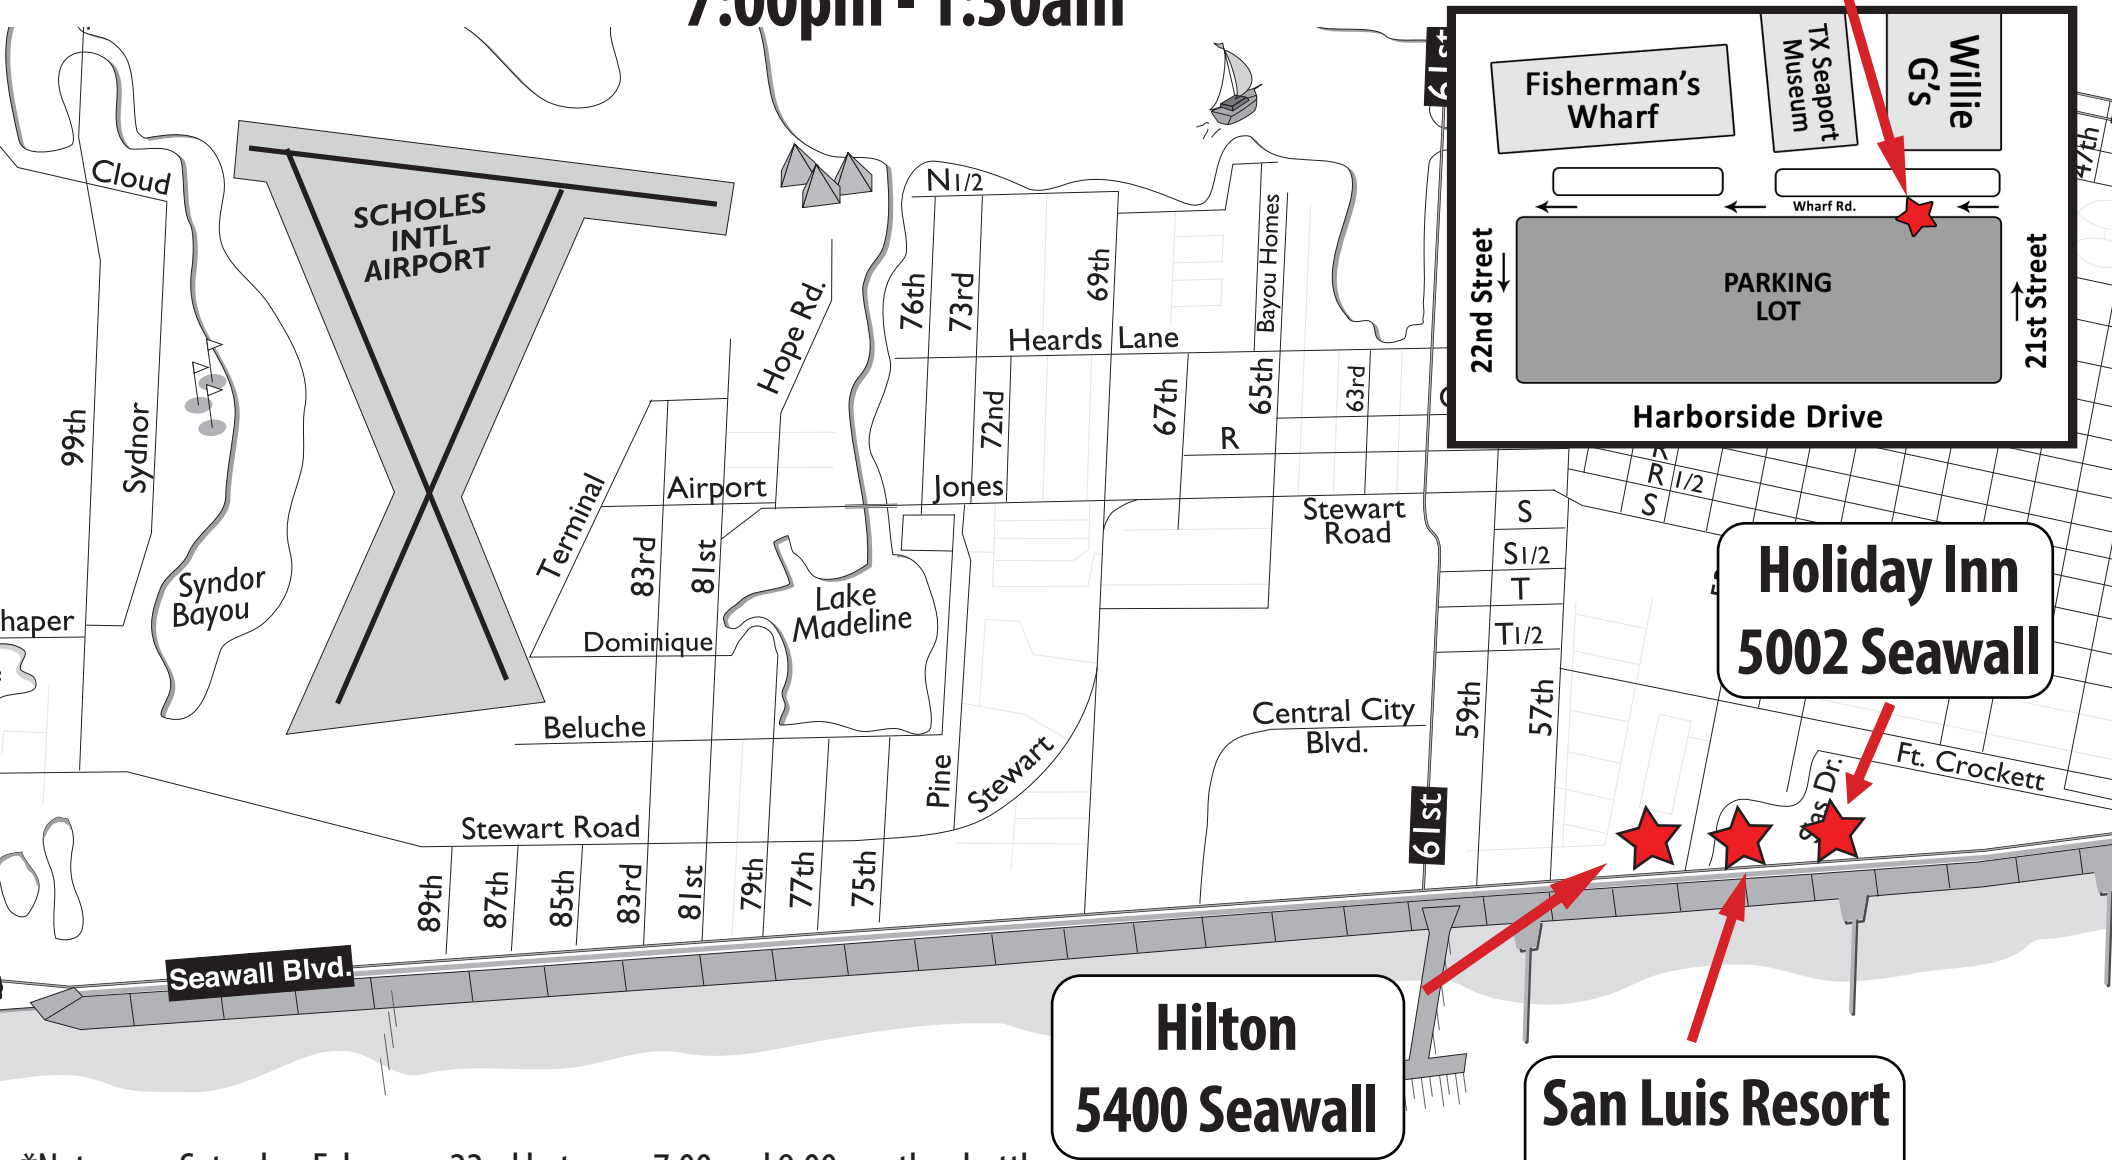

# Mardi Gras Galveston 2025 Shuttle Service

## Route #2 - Central locations

### 7:00pm - 1:30am

**Dropoff/Pickup in front of Willie G's Restaurant**

**Holiday Inn  
5002 Seawall**

**Hilton  
5400 Seawall**

**San Luis Resort  
5222 Seawall**

\*Note – on Saturday, February 22nd between 7:00 and 9:00pm, the shuttle will pick passengers up behind the San Luis Hotel and at Rainforest Cafe only due to Seawall Blvd. being closed for the Krewe of Gambrinus Parade.